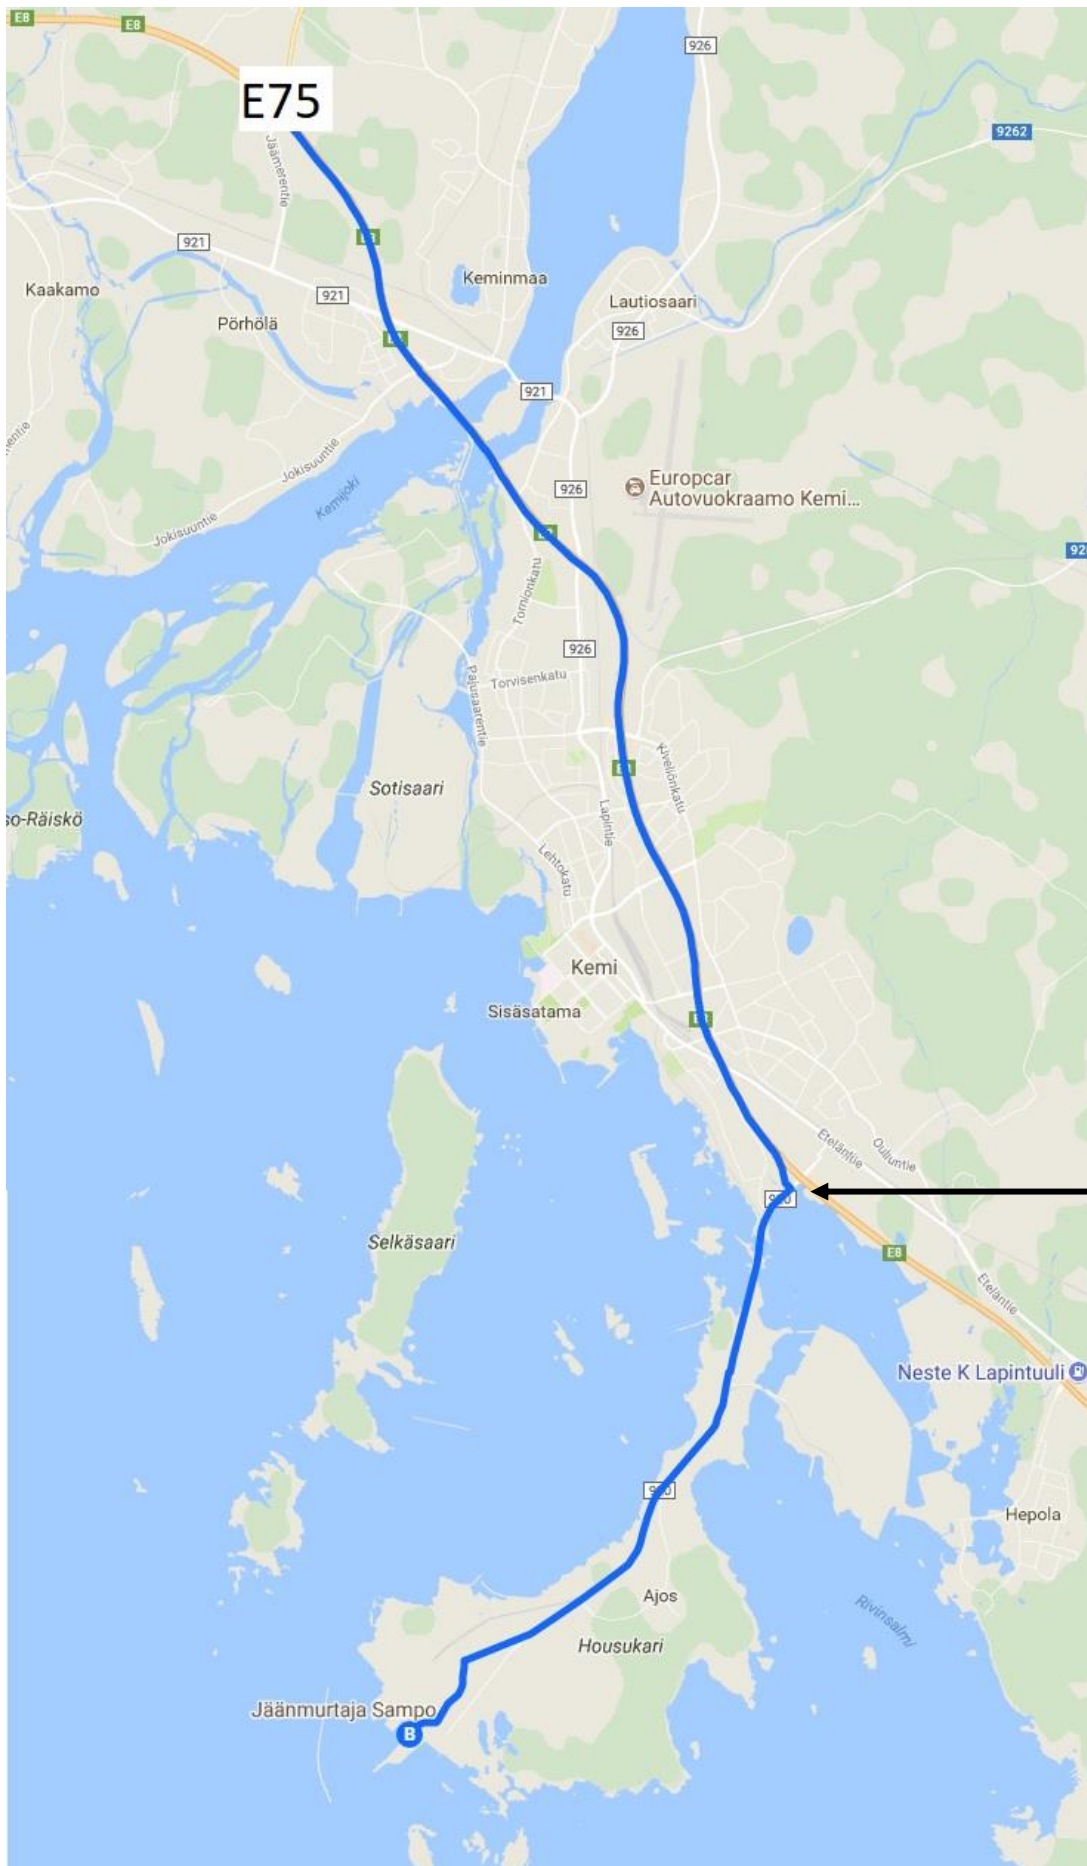

AJOS HARBOUR

DRIVING INSTRUCTIONS ROVANIEMI – SAMPO

Sampo Icebreaker / Ajos harbour address: **Sampotie 137**

Drive road **E75** from Rovaniemi and follow signs to Kemi. Distance Rovaniemi – Kemi is 130 kilometres.

Sampo harbour, Ajos is situated approximately 10 kilometres south from Kemi city centre.

Drive up from **AJOS / VEITSILUOTO** ramp. Turn right. Drive straight, follow the Sampo Jäänmurtaja / Sampo Icebreaker signs.

DRIVING INSTRUCTIONS KEMI CITY CENTRE – SAMPO

Sampo Icebreaker / Ajos harbour address: **Sampotie 137**

1. Drive straight from Town Hall down **Valtakatu**. At the end of the street on circle second to right, sign Oulu.

2. Turn right where the sign says **Oulu**. Drive along motorway (E75).

3. Drive up from ramp **Ajos/ Veitsiluoto**. Turn right.