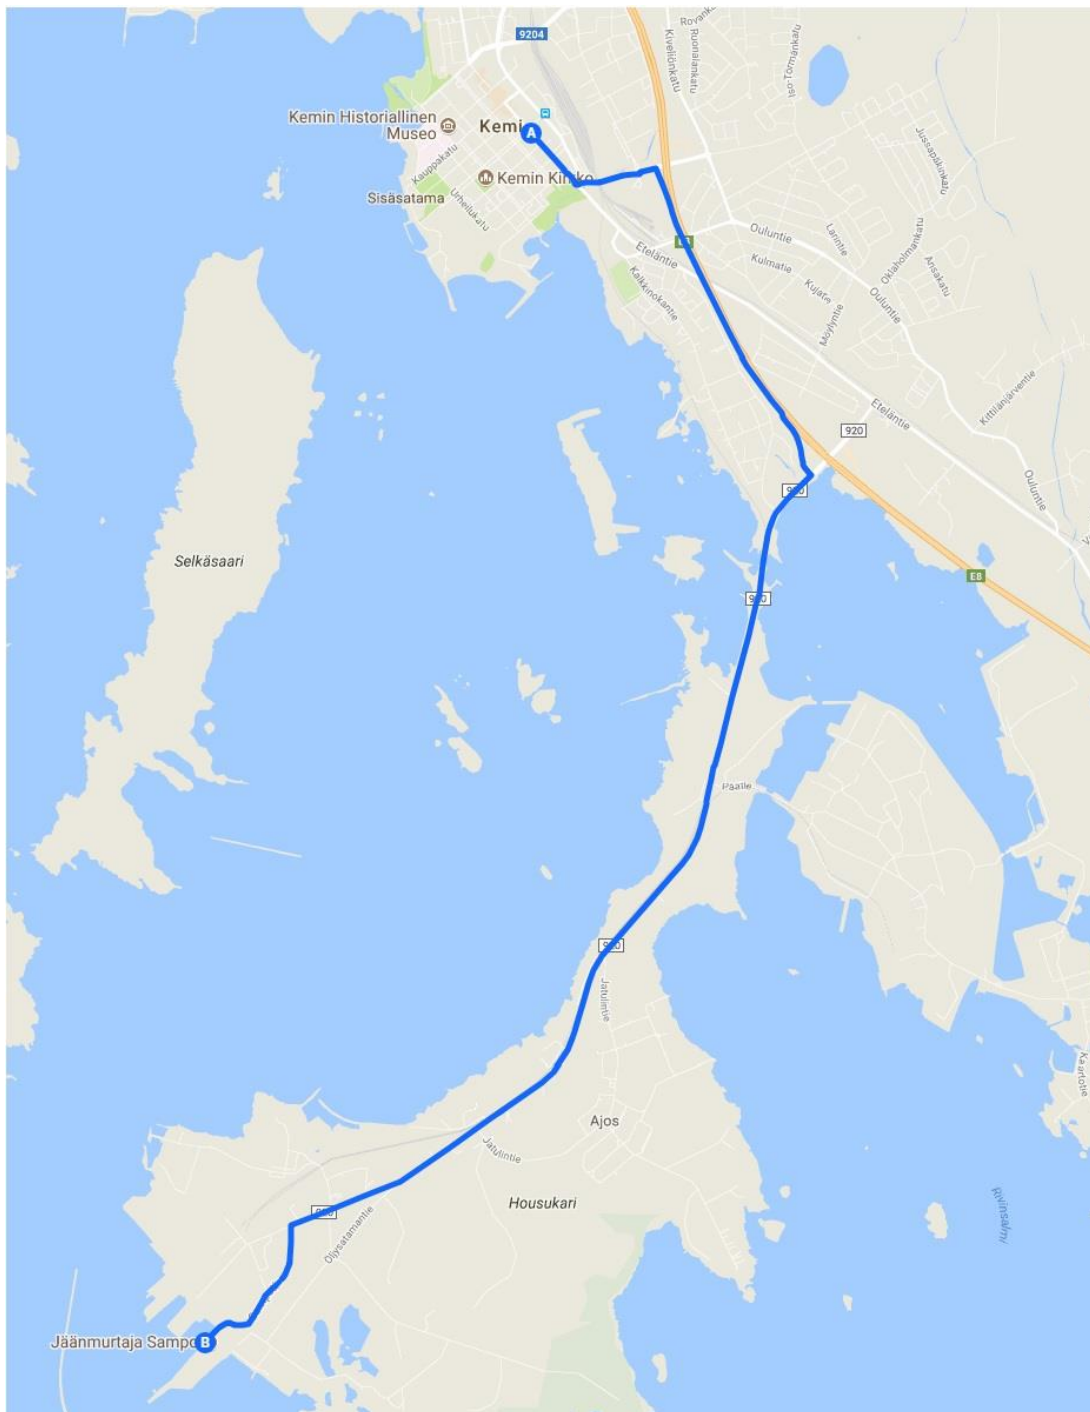

AJOS HARBOUR

DRIVING INSTRUCTIONS ROVANIEMI – SAMPO

Sampo Icebreaker / Ajos harbour address: **Sampotie 137**

Drive road **E75** from Rovaniemi and follow signs to Kemi. Distance Rovaniemi – Kemi is 130 kilometres.

Sampo harbour, Ajos is situated approximately 10 kilometres south from Kemi city centre.

Drive up from **AJOS / VEITSILUOTO** ramp. Turn right. Drive straight, follow the Sampo Jäänmurtaja / Sampo Icebreaker signs.

DRIVING INSTRUCTIONS KEMI CITY CENTRE – SAMPO

Sampo Icebreaker / Ajos harbour address: **Sampotie 137**

1. Drive straight from Town Hall down **Valtakatu**. At the end of the street on circle second to right, sign Oulu.

2. Turn right where the sign says **Oulu**. Drive along motorway (E75).

3. Drive up from ramp **Ajos/ Veitsiluoto**. Turn right.